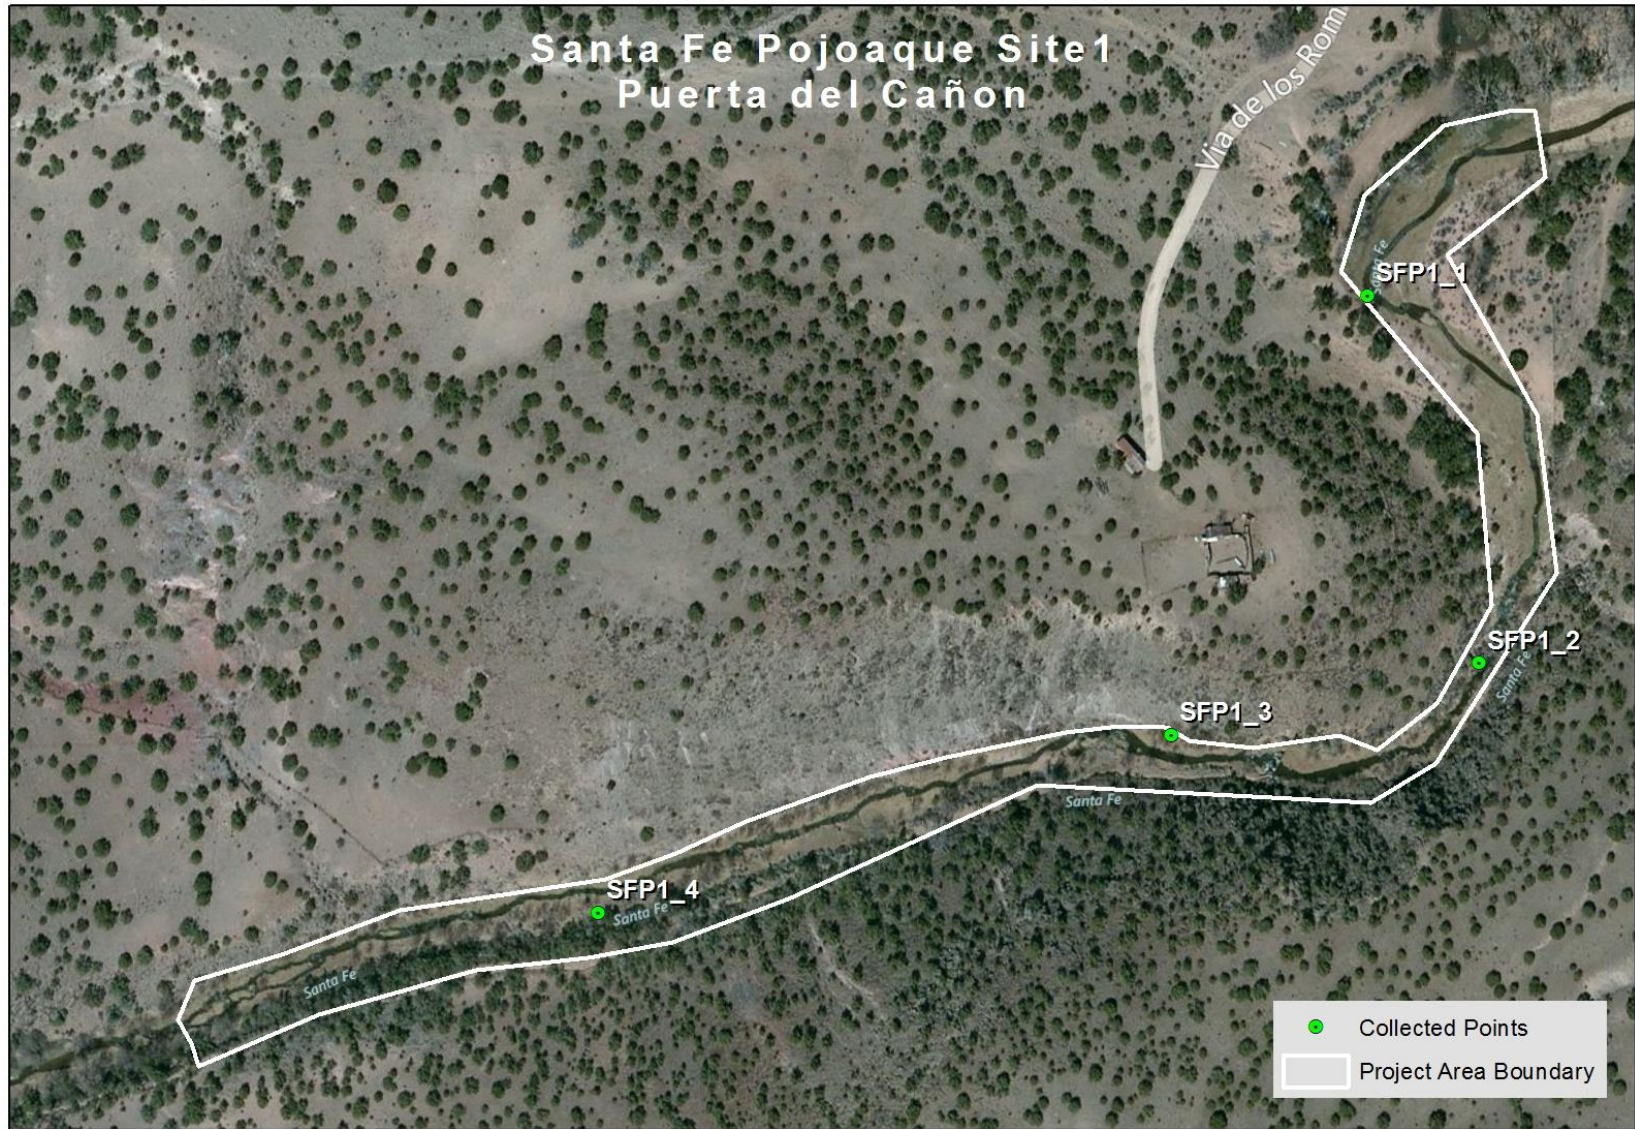

Source:
Points: NMFWR, Nov 2011.
Boundary: NMSF, Oct 2011.
Base Map: ESRI, (c) 2010 Microsoft
Corporation and its data suppliers