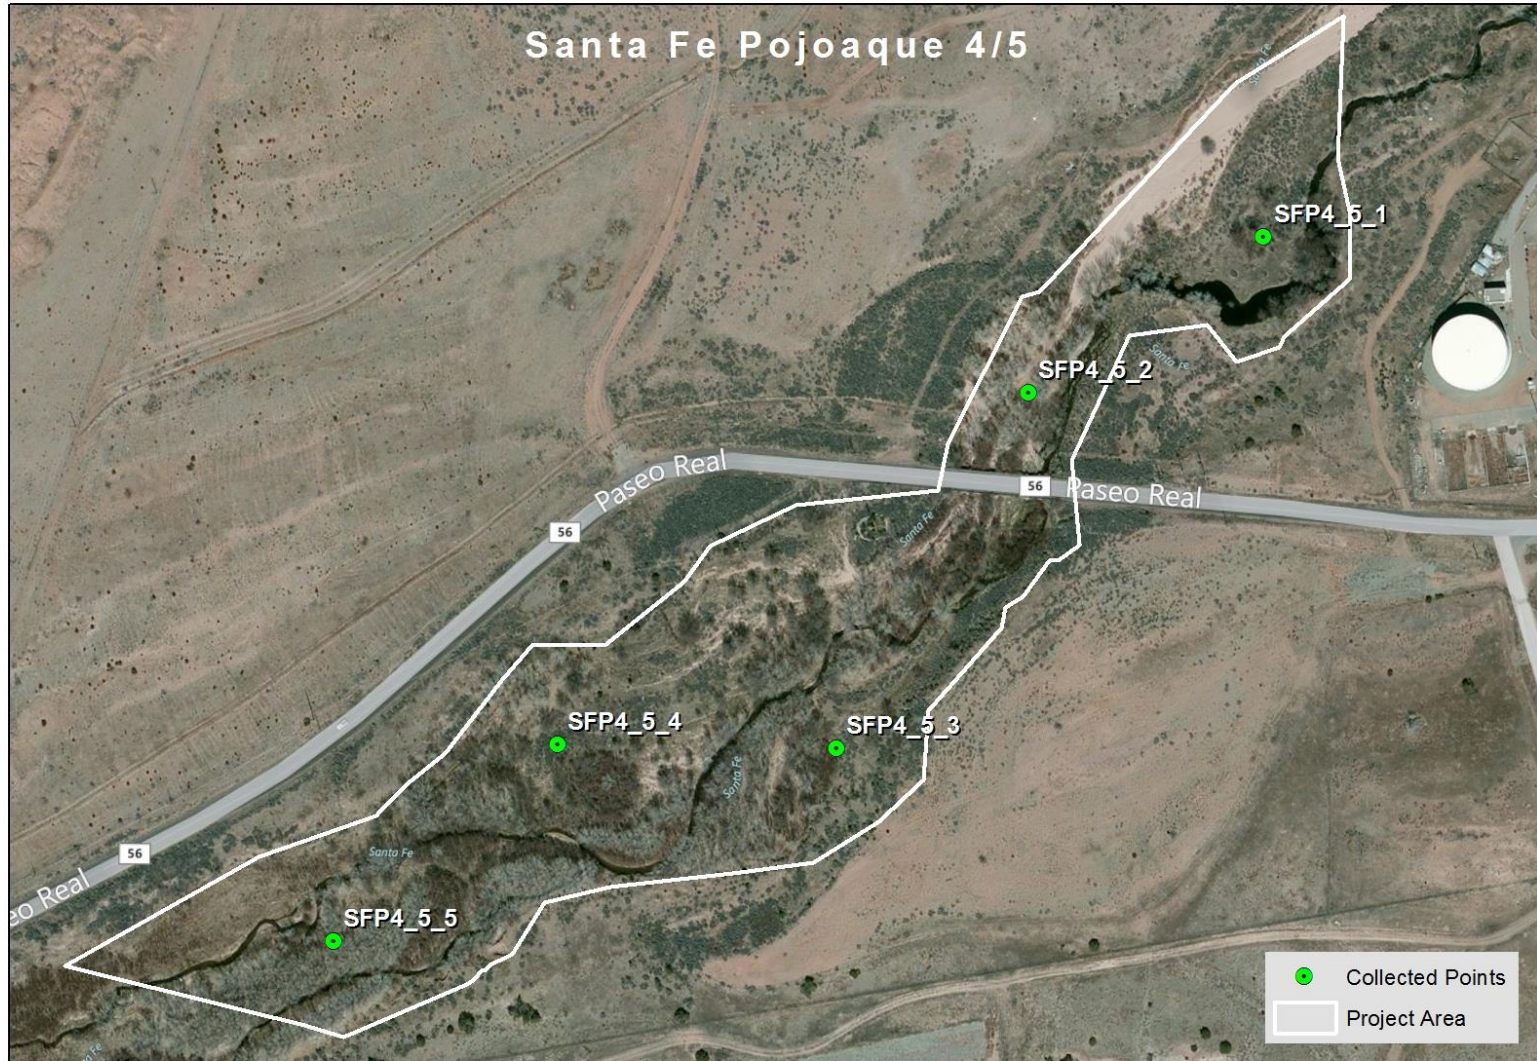

5-year Photo Comparisons for SFP4_5, 5 plots

SFPSWCD: Thomas Property

2011 photos: taken November 17, 2011 by Joe Zebrowski, NMFWR

2016 photos: taken September 30, 2016 by Kathryn Mahan, NMFWR

Contact:

Kathryn Mahan, Ecological Monitoring Specialist, NMFWR

Office: 505.426.217

Cell: 620.288.0333

Email: krmahan@nmhu.edu

Source:
Points: NMFWR, Nov 2011.
Boundary: NMF, Oct 2011.
Base Map: ESRI. (c) 2010 Microsoft Corporation and its data suppliers

SFP4_5_1C, facing center from as close to 66 feet as visually possible (2011 above, 2016 below)

SFP4_5_2C, facing center from as close to 66 feet as visually possible (2011 above, 2016 below)

SFP4_5_2N, facing north from plot center (2011 above, 2016 below)

SFP4_5_2E, facing east from center (2011 above, 2016 below)

SFP4_5_2S, facing south from plot center (2011 above, 2016 below)

SFP4_5_2W, facing west from center (2011 above, 2016 below)

SFP4_5_3C, facing center from as close to 66 feet as visually possible (2011 above, 2016 below)