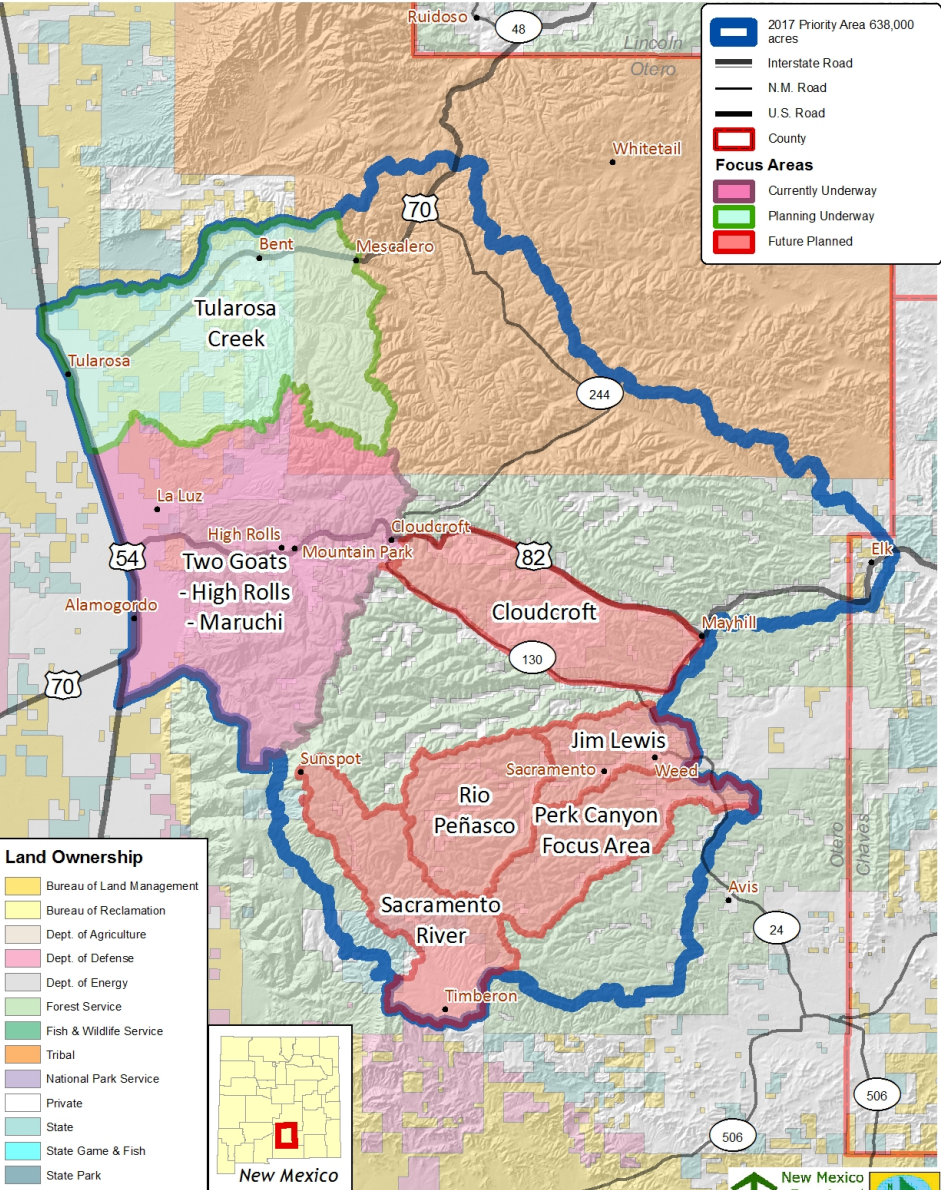

2017 Focus Areas

2017 Priority Area 638,000 acres

- Interstate Road
- N.M. Road
- U.S. Road
- County

Focus Areas

- Currently Underway
- Planning Underway
- Future Planned

Land Ownership

- Bureau of Land Management
- Bureau of Reclamation
- Dept. of Agriculture
- Dept. of Defense
- Dept. of Energy
- Forest Service
- Fish & Wildlife Service
- Tribal
- National Park Service
- Private
- State
- State Game & Fish
- State Park