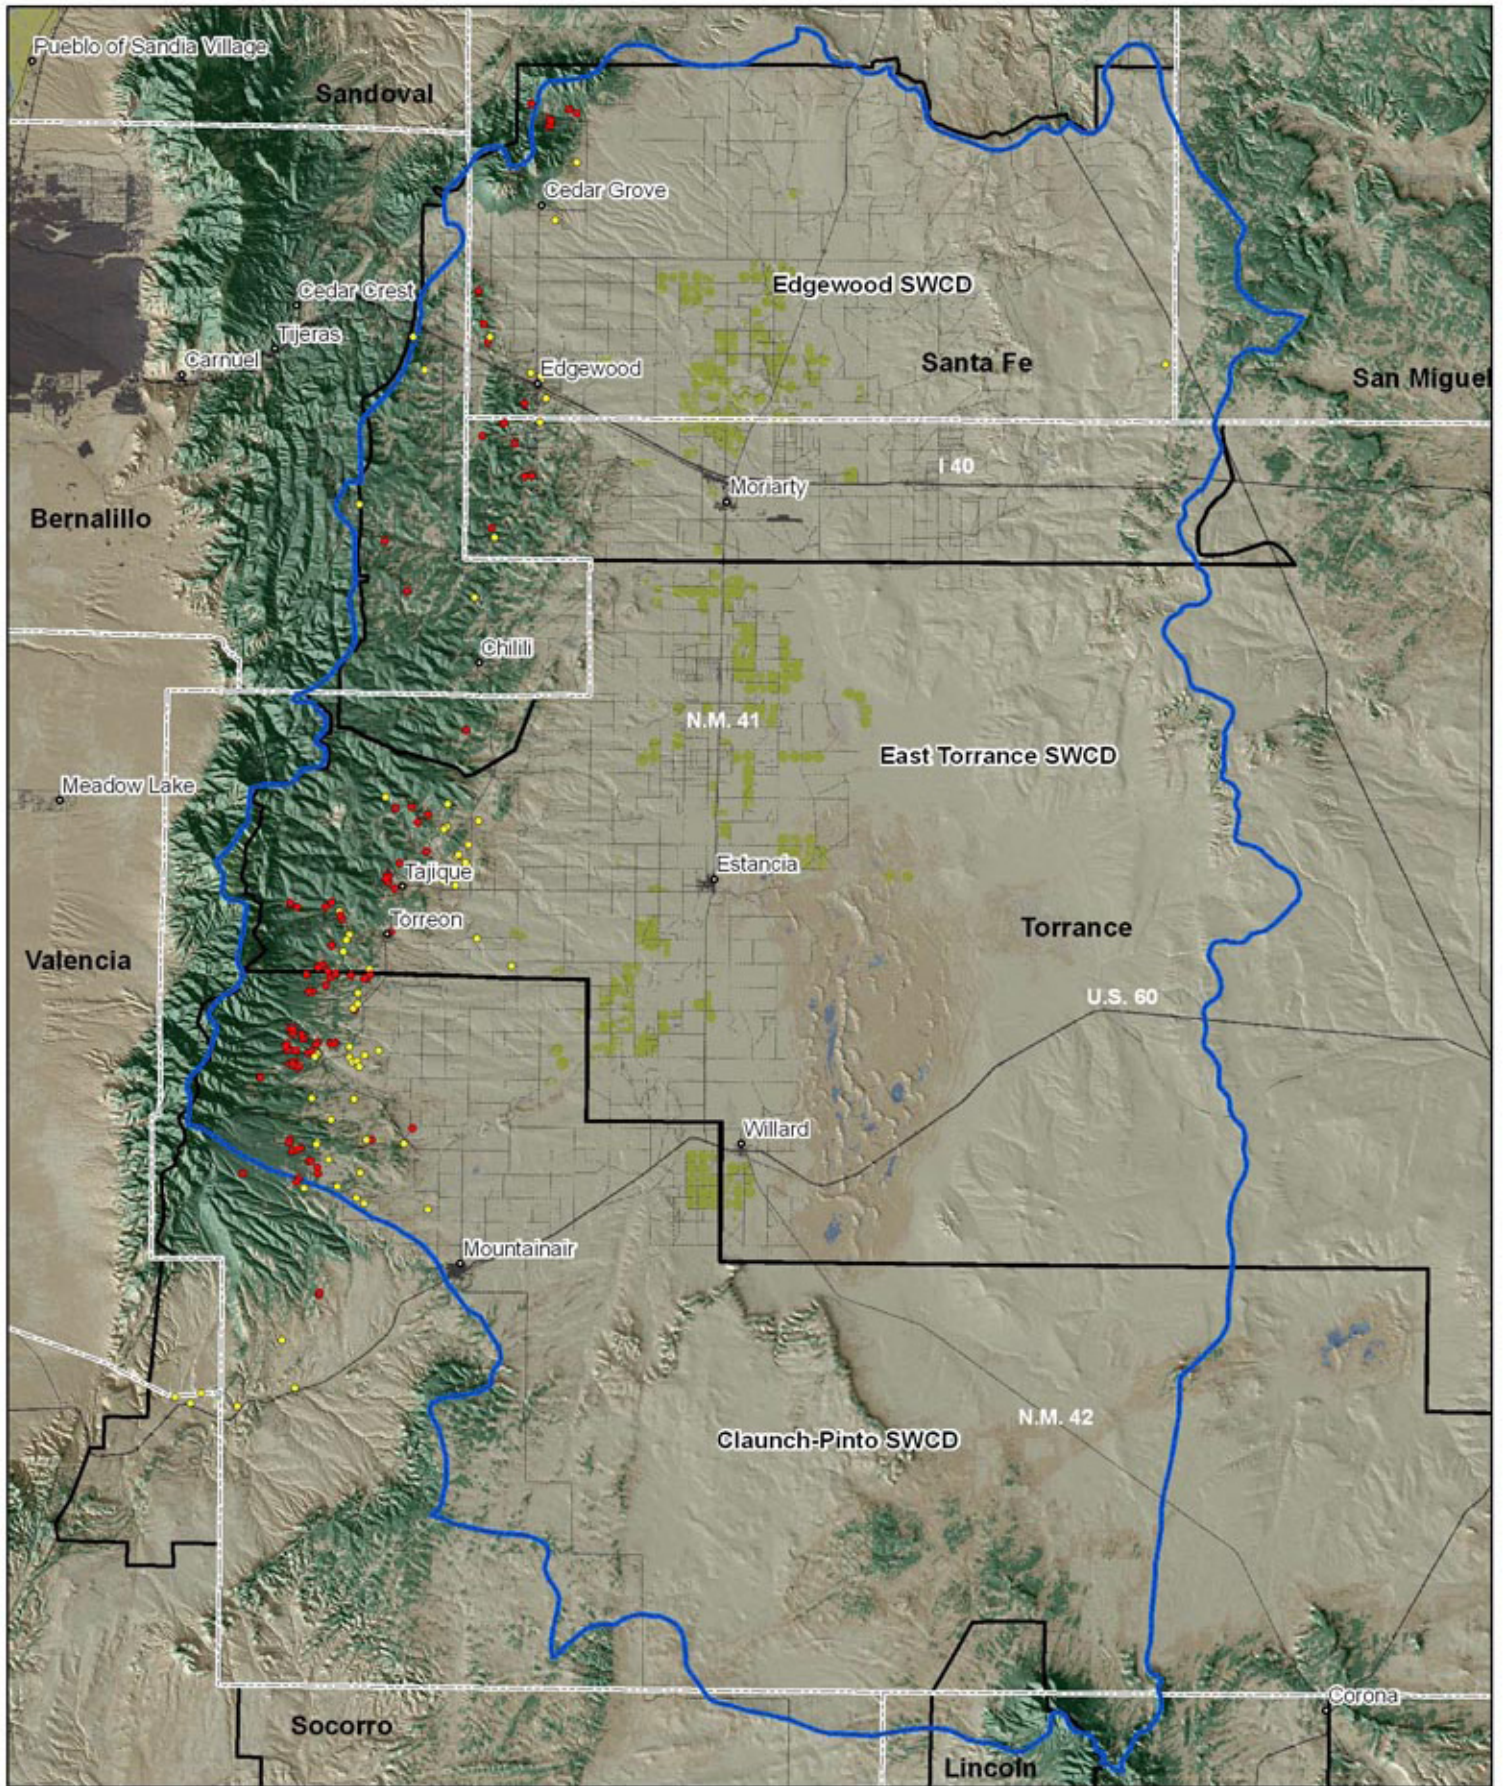

Estancia Basin

Projects	 Estancia Watershed Basin
Treatment Type	 SWCD Boundaries
 Brush Management	 County Boundary
 Forest Stand Improvement	 Cities