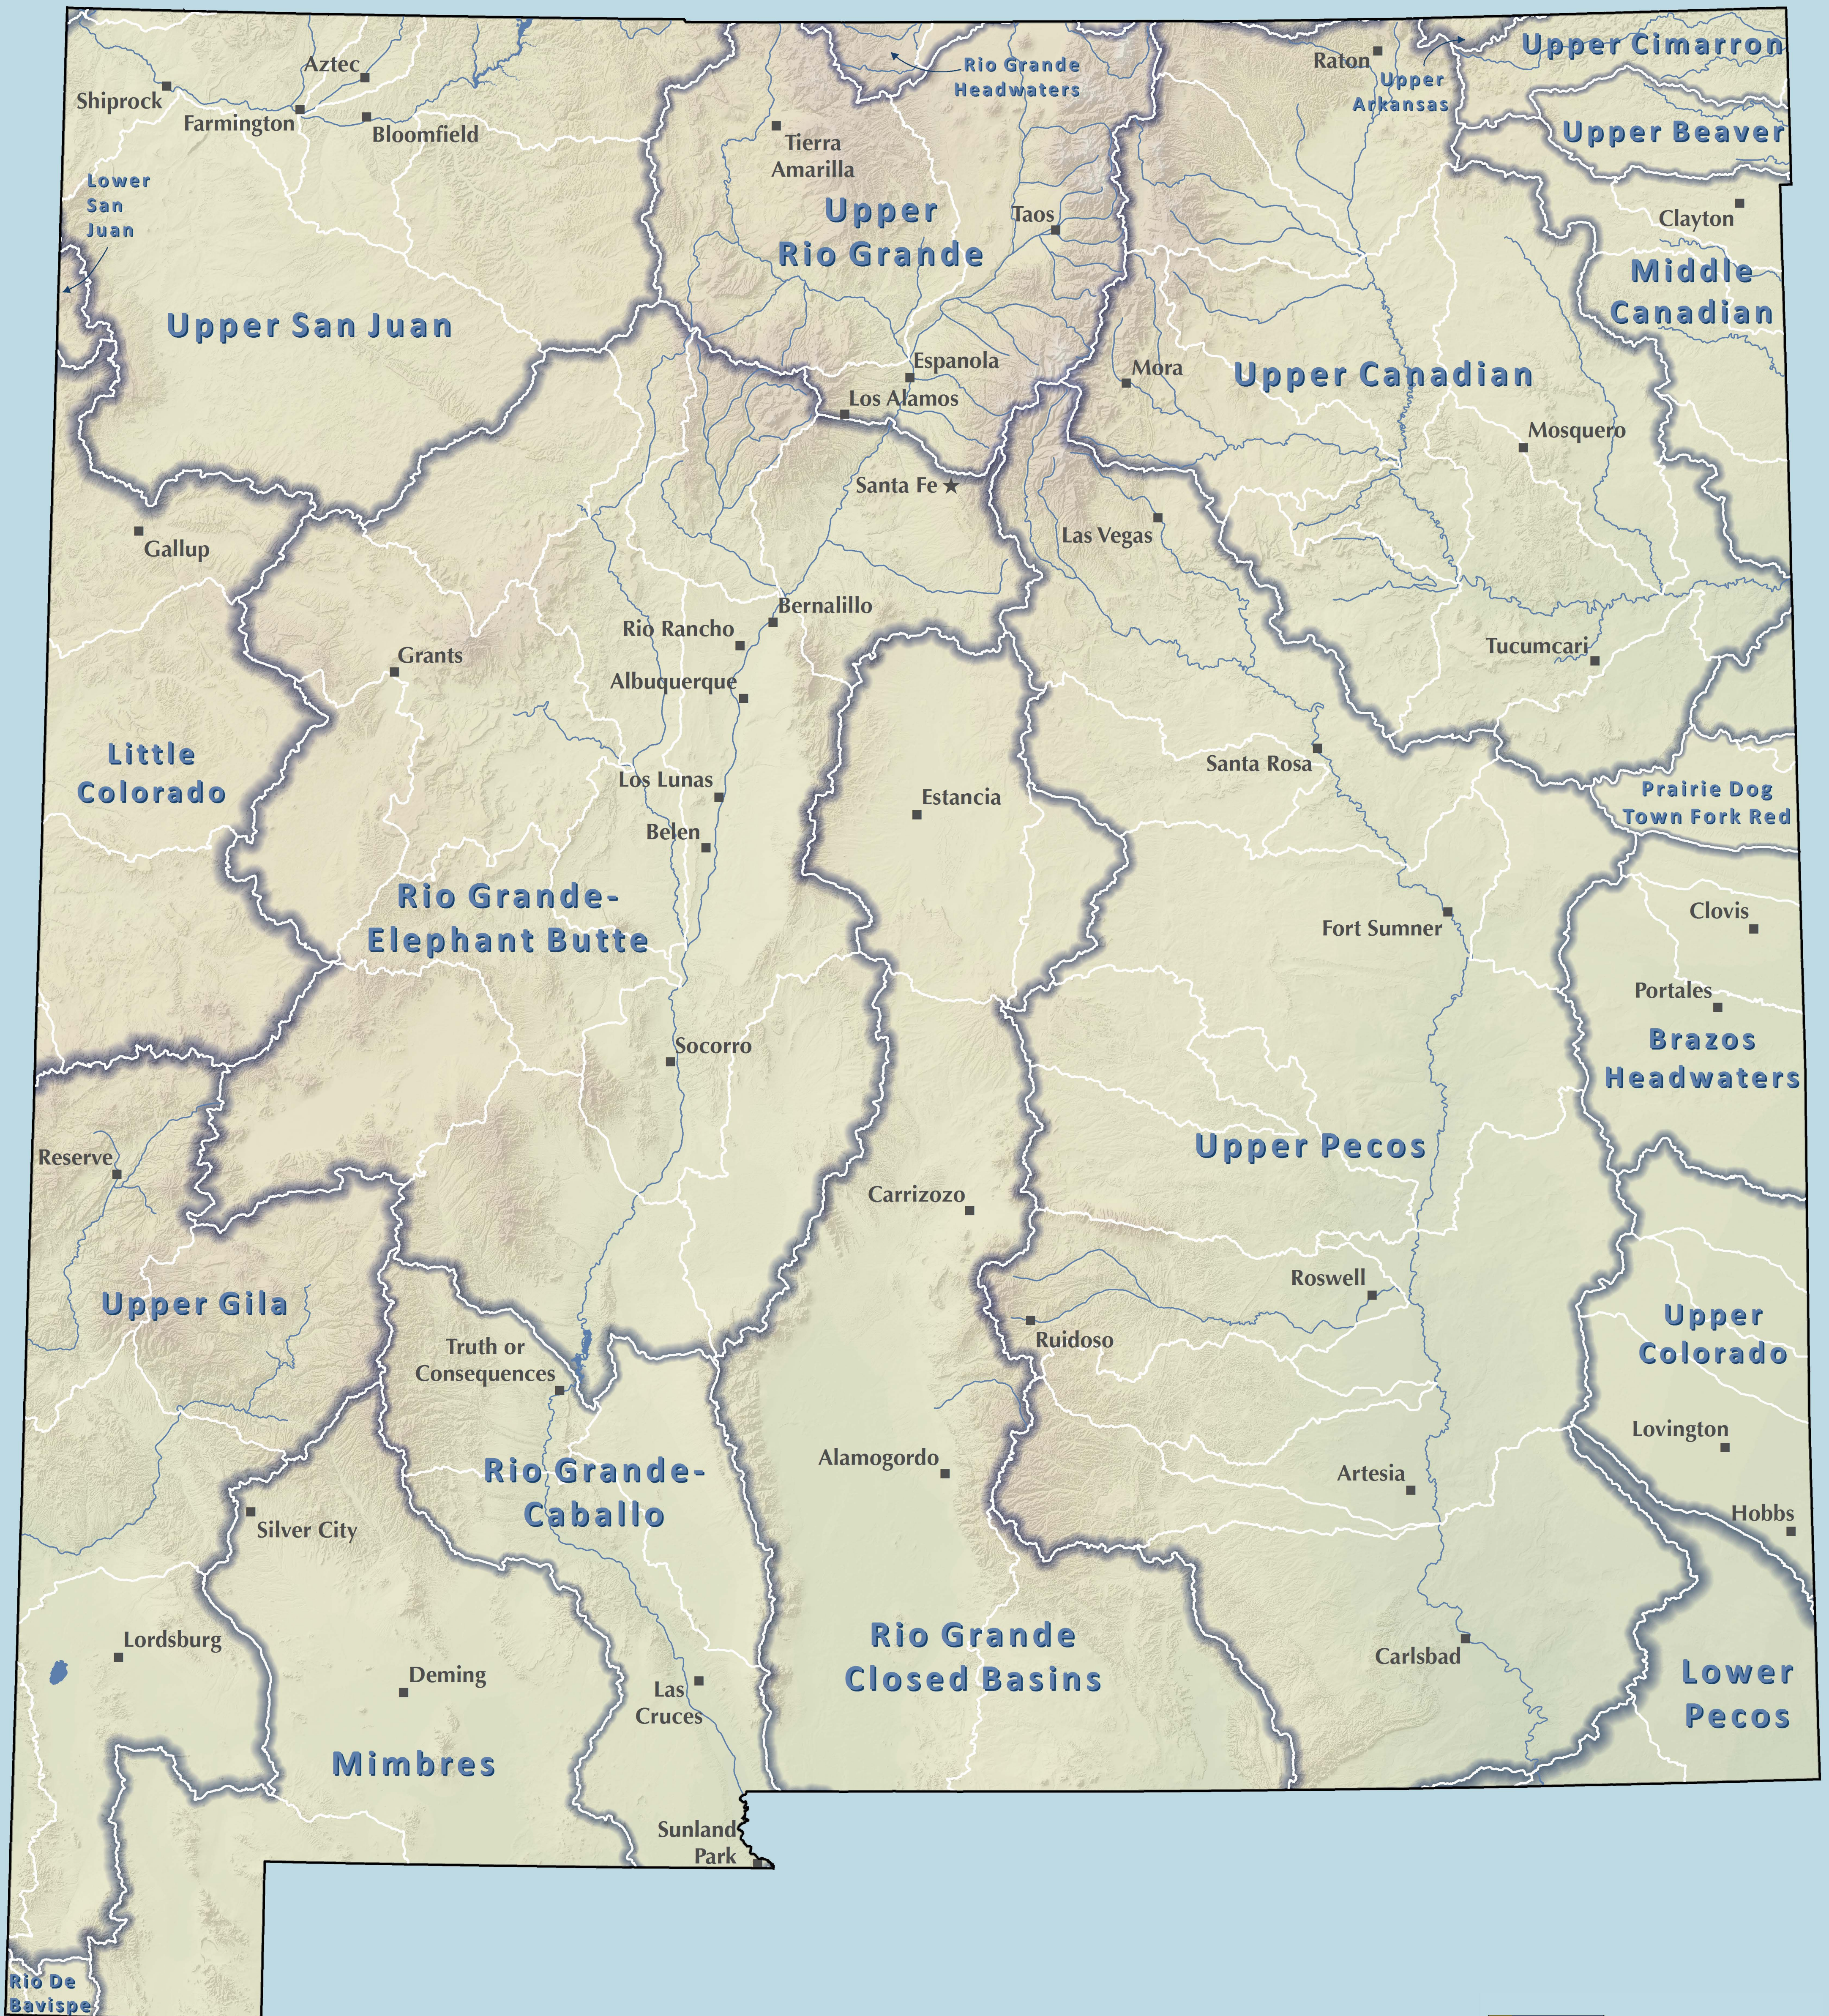

MAJOR WATERSHEDS OF NEW MEXICO

Source: U.S. Geological Survey National Hydrography Dataset and Watershed Boundary Dataset 2010

Map by Katie Withnall, 2018

■ BASIN □ SUBBASIN

New Mexico Forest and Watershed Restoration Institute
New Mexico Highlands University