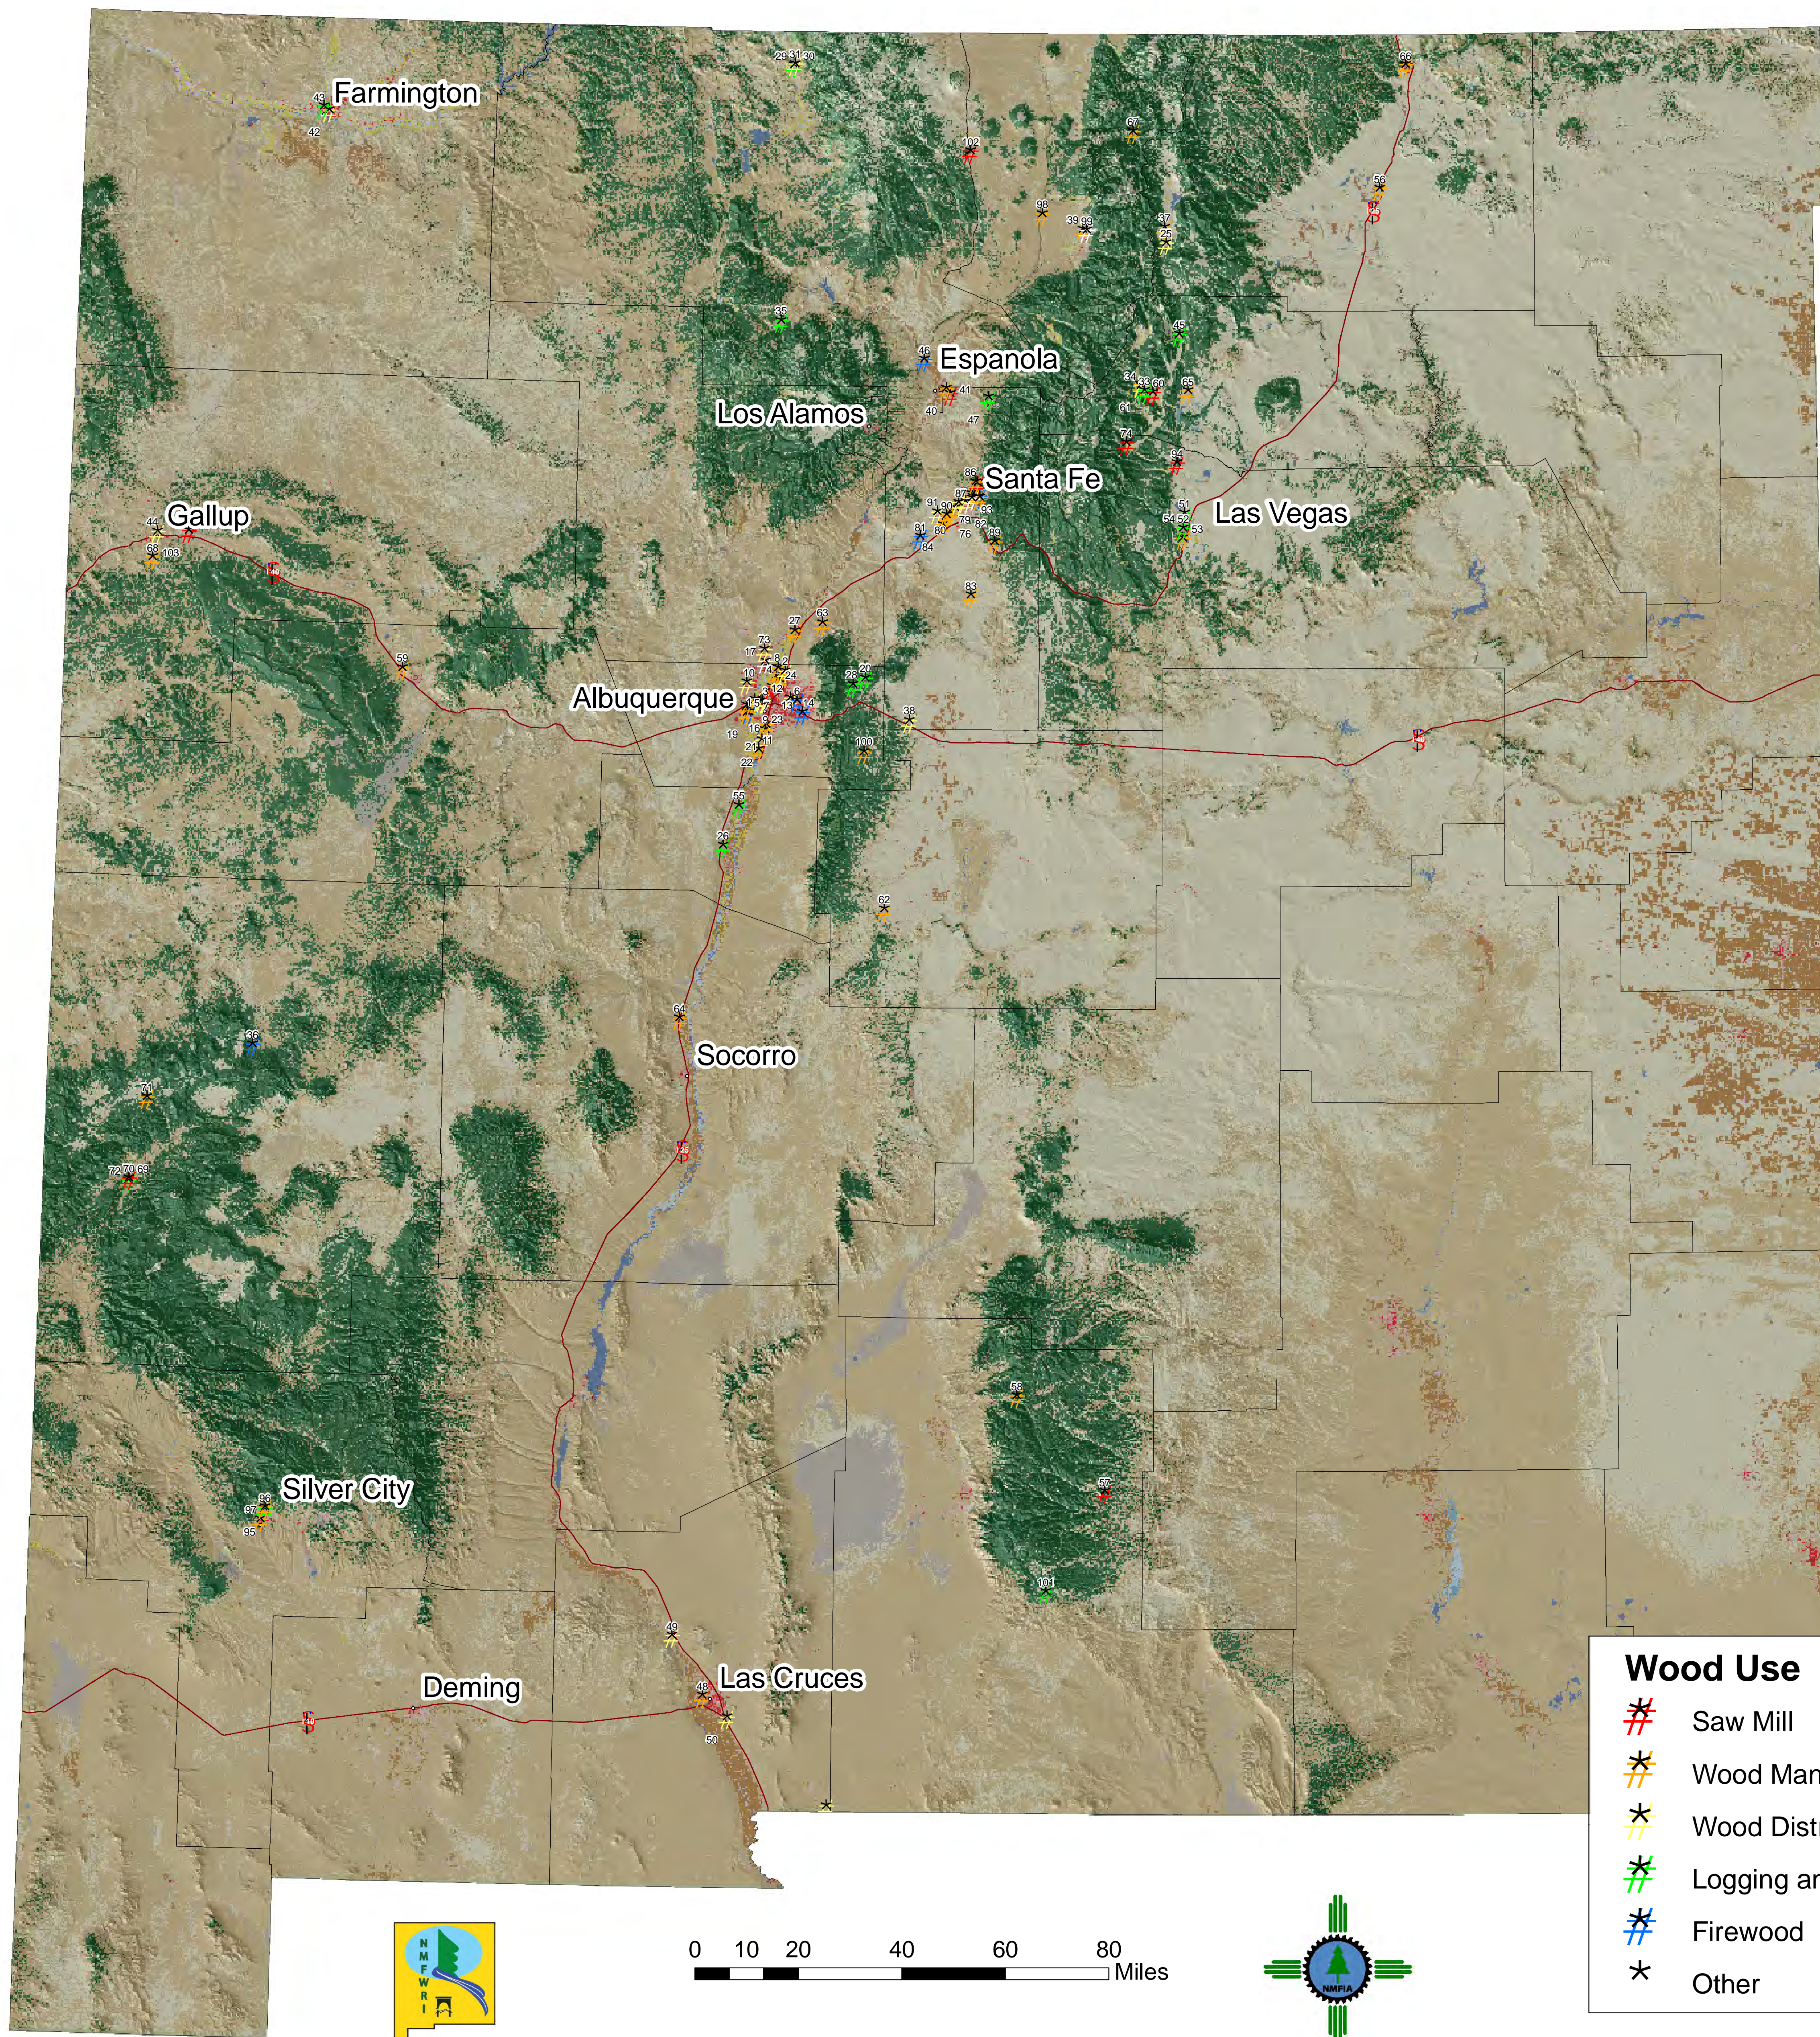

# Wood Users and Wood Manufacturers in New Mexico

**Wood Use**

-  Saw Mill
-  Wood Manufacturer
-  Wood Distributor
-  Logging and Thinning
-  Firewood
-  Other

Number	Name	City
1	A1 Firewood	Albuquerque
2	Adobe Building Supply LLC	Albuquerque
3	Albuquerque Lumber Products	Albuquerque
4	Albuquerque Stair Llc	Albuquerque
5	Allied Structural Lumber Products	Albuquerque
6	Aragon's Lawn and Wood Center	Albuquerque
7	Atchley New Mexico Inc	Albuquerque
8	Best Moulding Corp	Albuquerque
9	Capital Lumber Company	Albuquerque
10	Desert Mountain Industries	Albuquerque
11	Gro-Well Brands/Western Organics	Albuquerque
12	Hunter Lumber Corp.	Albuquerque
13	JM Thomas Forest Products Co.	Albuquerque
14	Ken's Tree Company	Albuquerque
15	Pella Windows and Doors: Rio Grande Inc.	Albuquerque
16	ProBuild	Albuquerque
17	Professional Service Associates	Albuquerque
18	Raks Building Supply Inc	Albuquerque
19	Rancho Viejo Imports	Albuquerque
20	Reineke Construction LLC	Albuquerque
21	Rite Way Pallet MFG Inc	Albuquerque

Number	Name	City
43	Cedar Valley Field Services LLC	Farmington
44	Alpine Lumber	Gallup
45	Griegos Logging LLC	Guadalupita
46	Excel Forest Products	Hernandez
47	Woodsman's Delite	Lama
48	C&D Southwest Lumber	Las Cruces
49	ProBuild	Las Cruces
50	Quality Firewood & Materials Inc.	Las Cruces
51	Barela Timber Management Co. Inc.	Las Vegas
52	Canon del Medio Ranch	Las Vegas
53	Olds Wood LLC	Las Vegas
54	Specialty Products Co.	Las Vegas
55	Sierra Contracting Inc.	Los Lunas
56	Silver Dollar Racing and Shavings	Maxwell
57	Dee's Saw Mill	Mayhill
58	Mescalero Forest Products	Mescalero
59	Mt. Taylor Mill Work Inc.	Milan
60	Aspen Tree Farm & Sawmill	Mora
61	Mora Timber Company	Mora
62	P&M Signs inc.	Mountainair
63	Desert Rose Woodworking, Inc.	Placitas